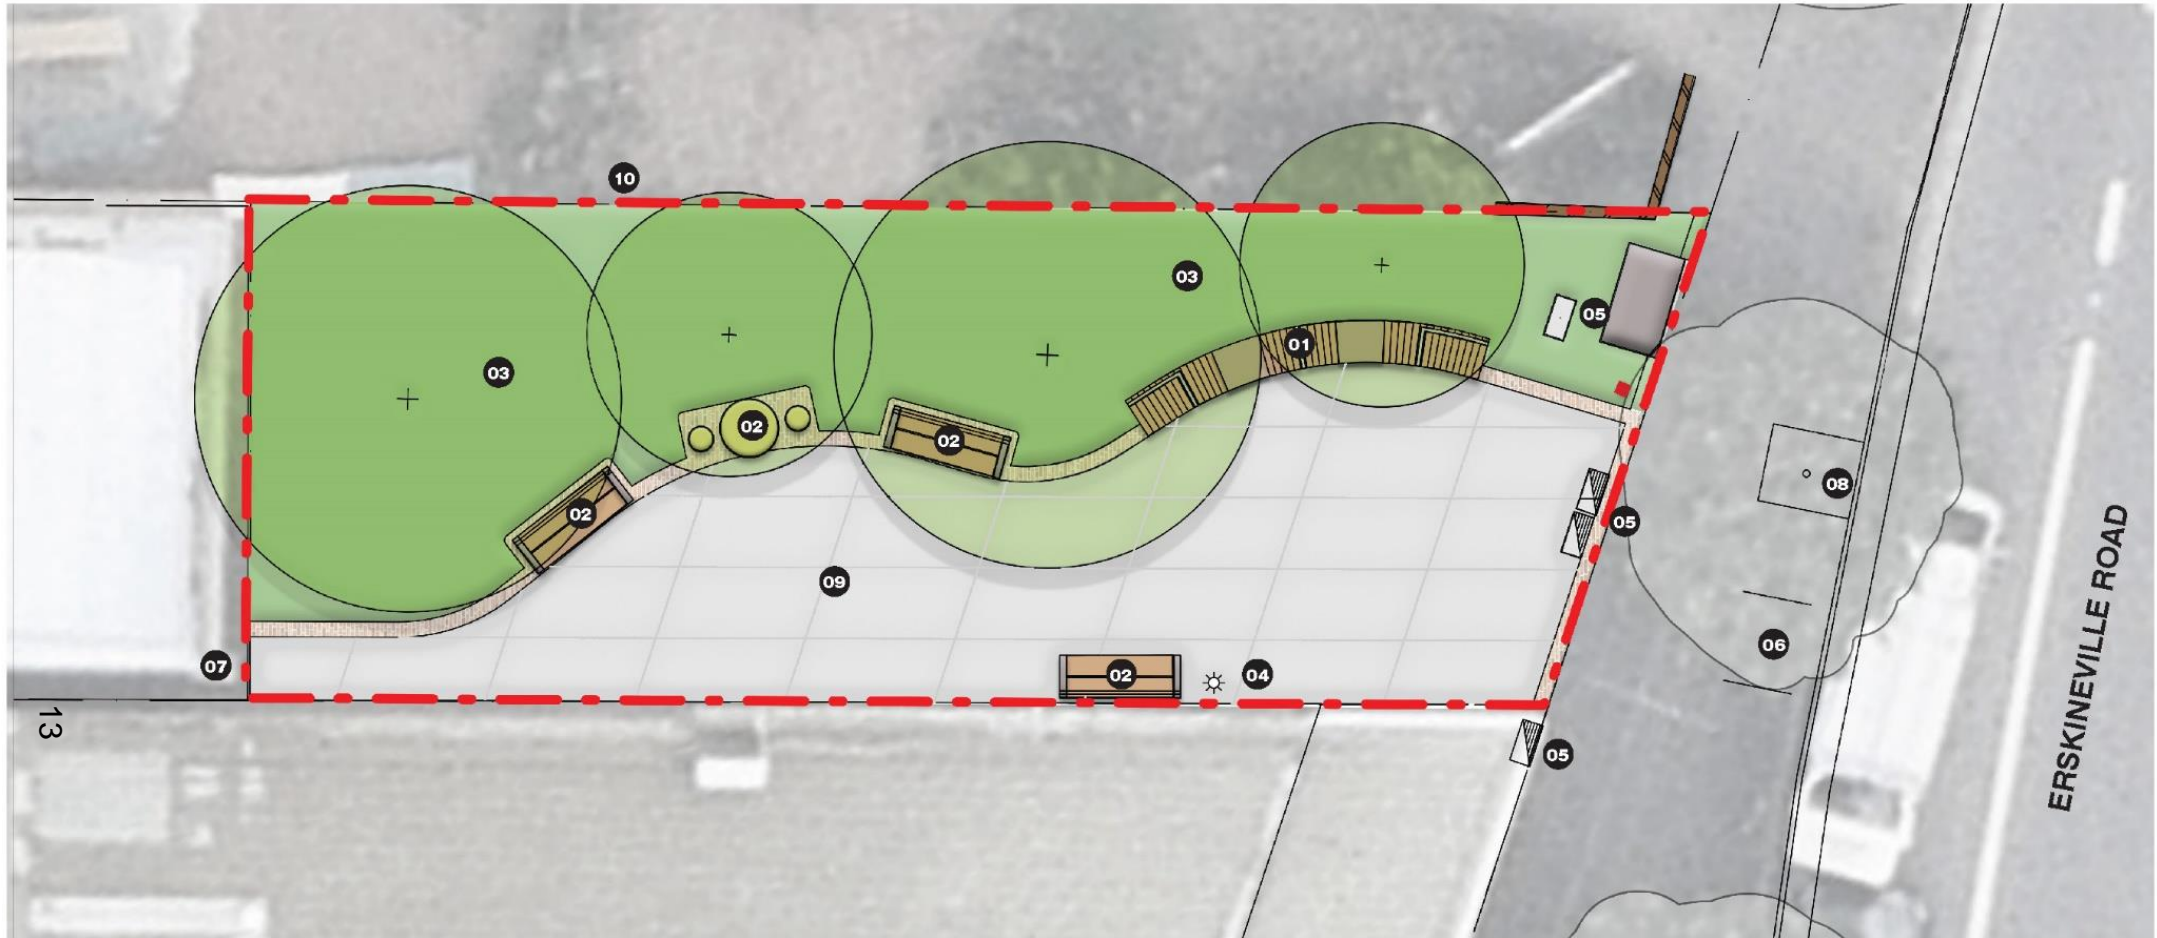

# **Attachment B**

**Concept Plan**

Location Plan

12

Artist impression of the Ada Villa Terrace Upgrade

Example of new seat

Example of planting

Example of bench seating

Example of chess table and stools

## Proposed Works

**01** Custom memorial seat – The seat will vary in height

**02** Seating - Seating area with bench seats and chess table and stools

**03** Planting - Extend and embellish garden bed with new planting and trees

--- Site boundary

● Existing tree - retain

● New tree

■ New planting

■ Pavement

■ Park sign

☀ Existing Light - retain

■ Existing service pits - retain